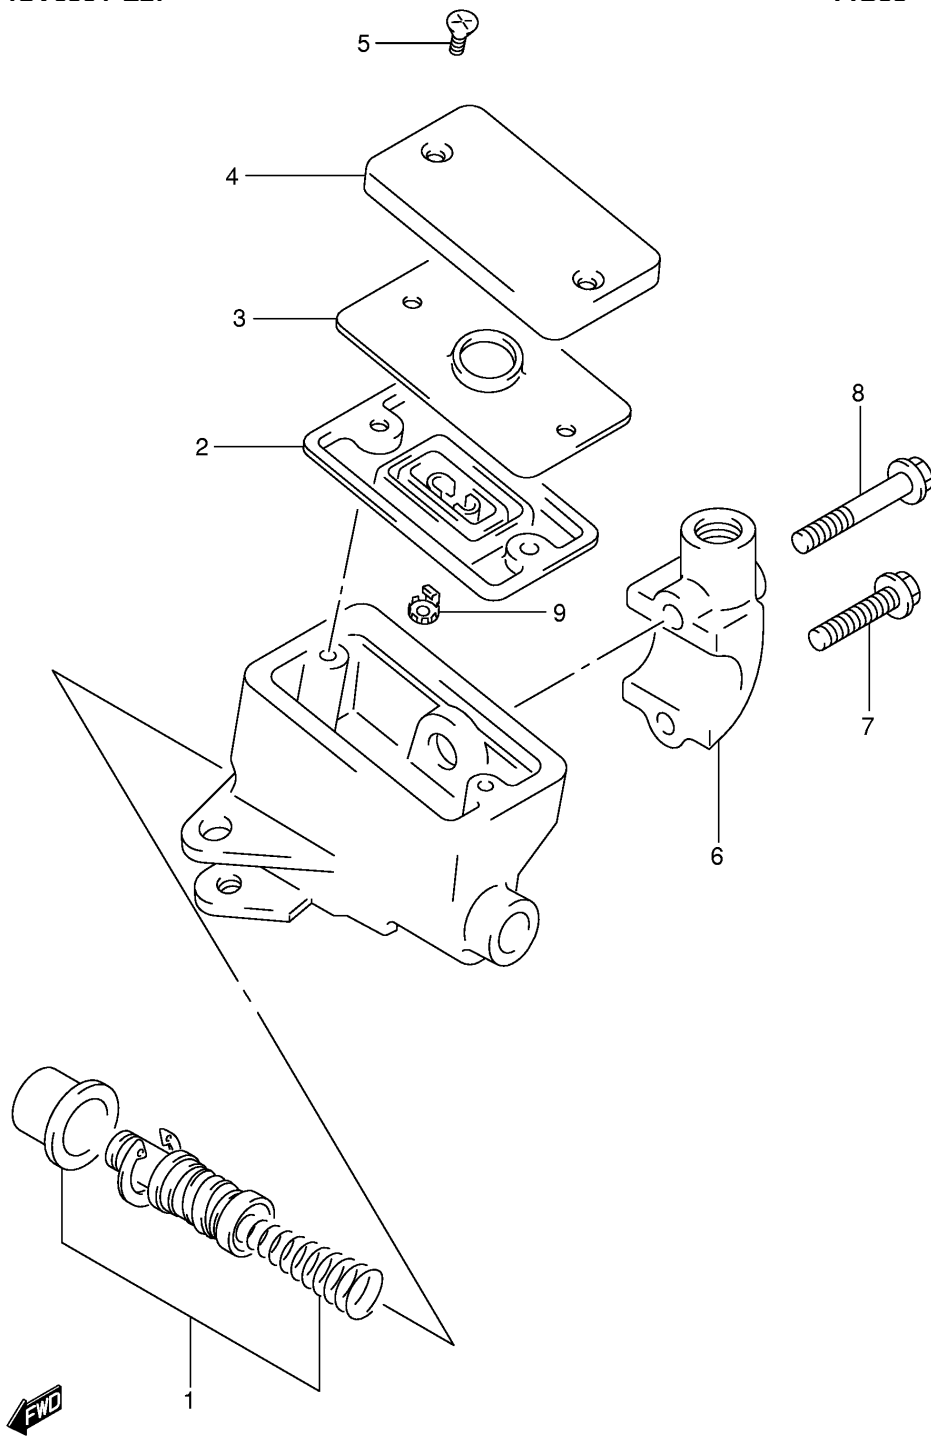

Ref No	Part No	Description
	59600-20C20	Cylinder Assy, Front Master
1	59600-45860	• Piston/cup Set
2	59667-49460	• Diaphragm
3	59668-41C00	• Plate, Diaphragm
4	59669-41C00	• Cap
5	69689-49300	• Screw
6	59671-44300	• Holder
7	59675-19C00	• Bolt, Holder (6x25)
8	59675-19C10	• Bolt, Holder (6x38)
9	59664-48B00	• Protector